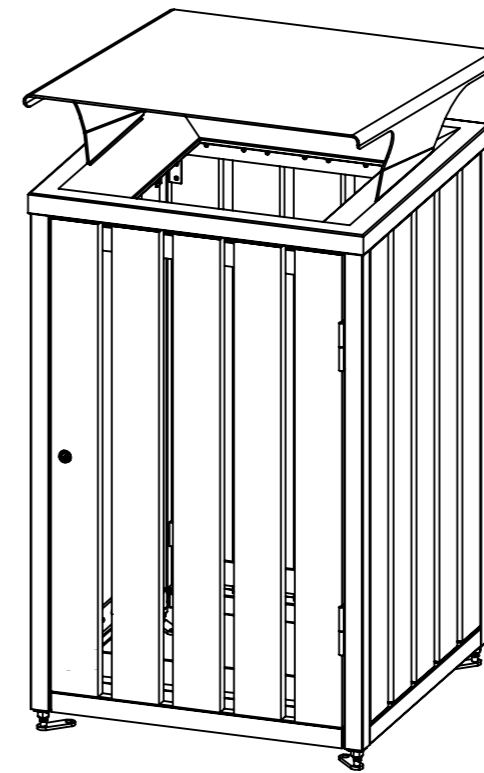

DIMETRIC VIEW