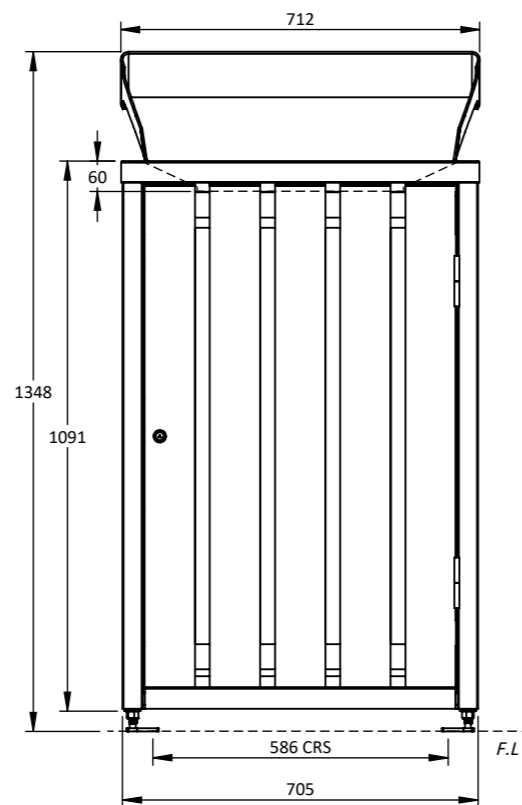

PLAN VIEW

FRONT VIEW