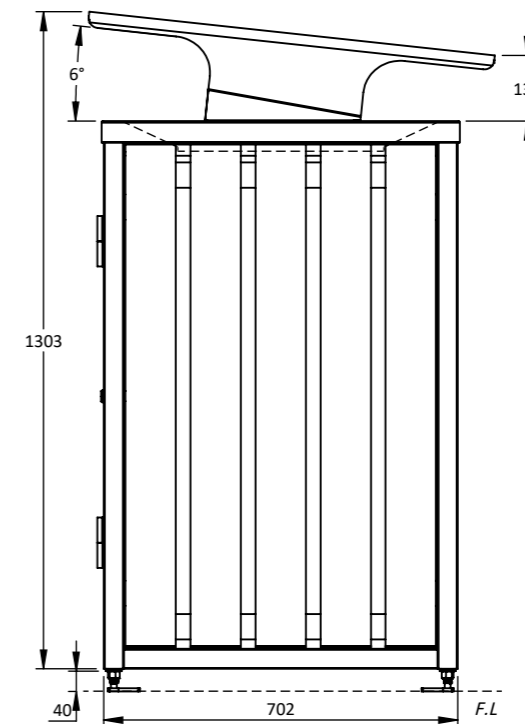

SIDE VIEW

GOSSI
PARK & STREET FURNITURE

1082 Kingsford Smith Drive
EAGLE FARM - QLD 4009
Phone: (07) 3877 2856
Fax: (07) 3877 2890
www.gossi.com.au Email:
sales@gossi.com.au

©Copyright - This drawing
is the property of G.James
Glass & Aluminium Pty Ltd
it must not be copied or
shown to third parties
without written consent

PROJECT Tamora 120L Bin		
TITLE General Arrangement		
DATE 24/04/26	SCALE 1:15	A3
DRAWING NUMBER TM-120L-SLS-1		

GENERAL MATERIALS:

- Legs/ Frame/ Wall Battens in extruded aluminium
- Folded bin hood in 4mm Paint Grade
- Australian Standard (AS 1428.2)

FINISHES

- Extrusions in Class AA25 Anodising finishes
- Polyester Powder Coating
- *Note: Anodising colour may vary*

HARDWARE

- Cast height adjusters
- Stainless Steel Fixings
- Triangle or square bin lock