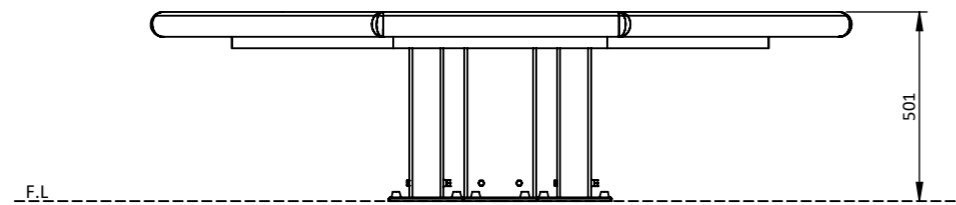

FRONT VIEW
1:20