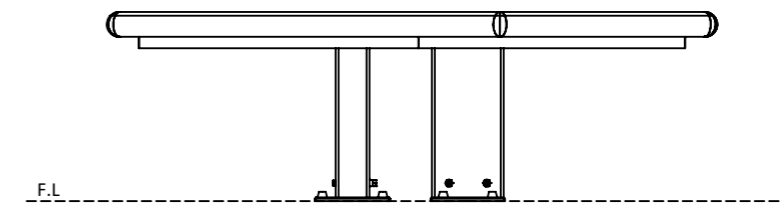

SIDE VIEW
1:20

GOSSI
PARK & STREET FURNITURE

1082 Kingsford Smith Drive
EAGLE FARM - QLD 4009
Phone: (07) 3877 2856
Fax: (07) 3877 2890
www.gossi.com.au Email:
sales@gossi.com.au

©Copyright - This drawing
is the property of G. James
Glass & Aluminium Pty Ltd
it must not be copied or
shown to third parties
without written consent

PROJECT Tri - Gossi - Small		
TITLE General Arrangement		
DATE 06/04/2023	SCALE 1:20	A3
DRAWING NUMBER Tri-Gossi - Small-1		

GENERAL MATERIALS:

- Planks / Slats in extruded aluminium
- Legs/Frame in cast aluminium or fabricated extruded aluminium.
- DDA Compliant
- Australian Standard (AS 1428.2)

FINISHES

- Slats / extrusions in Class AA25 Anodising finishes Polyester Powder Coating
- Wood grain finish on aluminium (ECO suite only)

Note: Anodising colour may vary

HARDWARE

- Stainless steel Anti-vandal fixings.
- Dynabolts with Armour Rings
- Spike Anchors