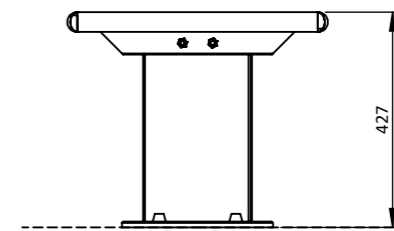

SIDE VIEW

GOSSI
PARK & STREET FURNITURE

1082 Kingsford Smith Drive
EAGLE FARM - QLD 4009
Phone: (07) 3877 2856
Fax: (07) 3877 2890
www.gossi.com.au Email:
sales@gossi.com.au

©Copyright - This drawing
is the property of G. James
Glass & Aluminium Pty Ltd
it must not be copied or
shown to third parties
without written consent

PROJECT Gippsland - 1800		
TITLE General Arrangement		
DATE 13/04/2023	SCALE 1:15	A3
DRAWING NUMBER Gippsland Bench - 1800-FM-1		

GENERAL MATERIALS:

- Planks / Slats in extruded aluminium
- Legs/Frame in cast aluminium or fabricated extruded aluminium.
- DDA Compliant
- Australian Standard (AS 1428.2)

FINISHES

- Slats / extrusions in Class AA25 Anodising finishes Polyester Powder Coating
- Wood grain finish on aluminium (ECO suite only)

Note: Anodising colour may vary

HARDWARE

- Stainless steel Anti-vandal fixings.
- Dynabolts with Armour Rings
- Spike Anchors