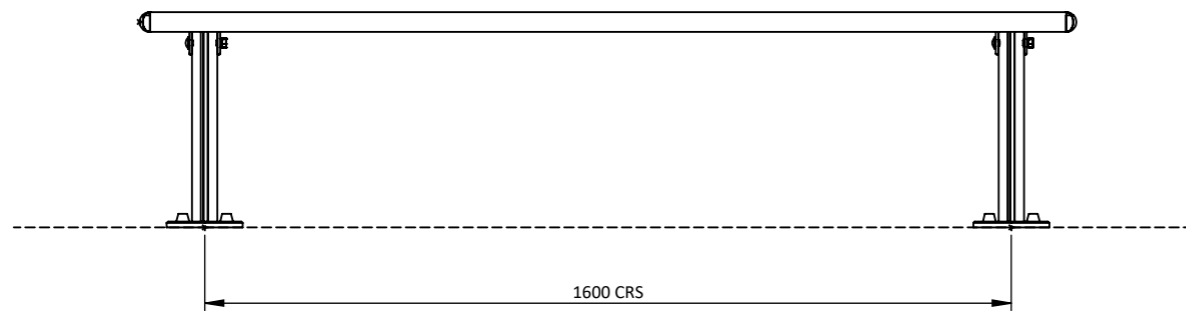

FRONT VIEW

SIDE VIEW

GOSSI
PARK & STREET FURNITURE

1082 Kingsford Smith Drive
EAGLE FARM - QLD 4009
Phone: (07) 3877 2856
Fax: (07) 3877 2890
www.gossi.com.au Email:
sales@gossi.com.au

©Copyright - This drawing
is the property of G. James
Glass & Aluminium Pty Ltd
it must not be copied or
shown to third parties
without written consent

PROJECT Gippsland - 1800		
TITLE General Arrangement		
DATE 13/04/2023	SCALE 1:15	A3
DRAWING NUMBER Gippsland Bench - 1800-FM-1		

GENERAL MATERIALS:

- Planks / Slats in extruded aluminium
- Legs/Frame in cast aluminium or fabricated extruded aluminium.
- DDA Compliant
- Australian Standard (AS 1428.2)

FINISHES

- Slats / extrusions in Class AA25 Anodising finishes Polyester Powder Coating
- Wood grain finish on aluminium (ECO suite only)

Note: Anodising colour may vary

HARDWARE

- Stainless steel Anti-vandal fixings.
- Dynabolts with Armour Rings
- Spike Anchors