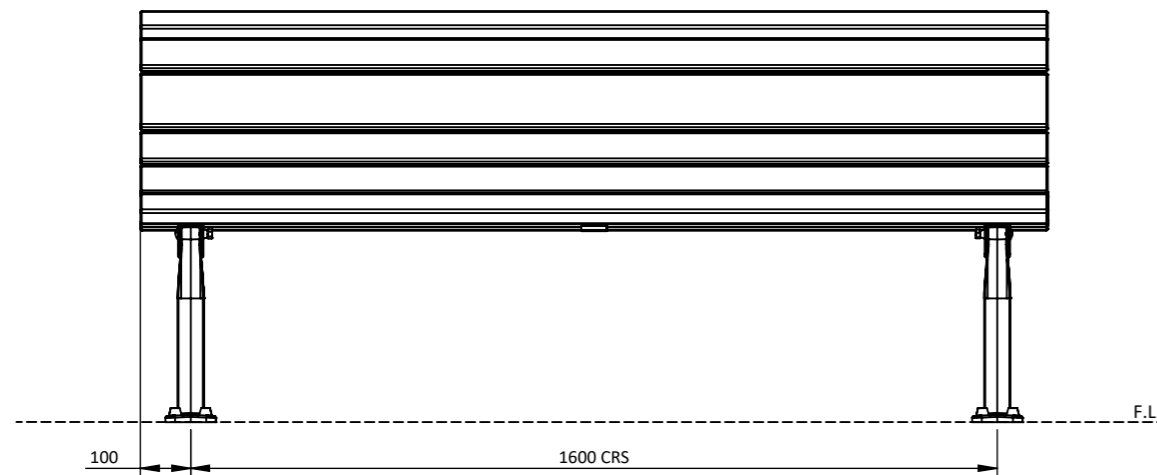

FRONT VIEW 1:15