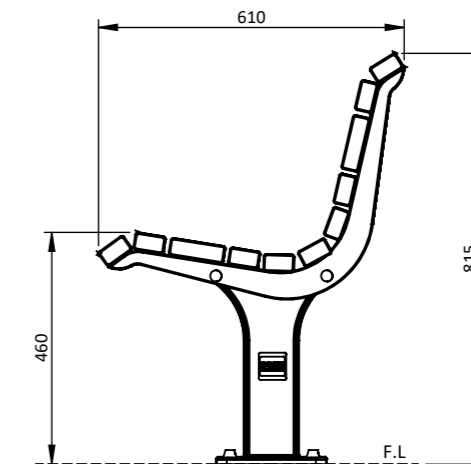

SIDE VIEW 1:15

GOSSI
PARK & STREET FURNITURE

1082 Kingsford Smith Drive
EAGLE FARM - QLD 4009
Phone: (07) 3877 2856
Fax: (07) 3877 2890
www.gossi.com.au Email:
sales@gossi.com.au

©Copyright - This drawing
is the property of G. James
Glass & Aluminium Pty Ltd
it must not be copied or
shown to third parties
without written consent

PROJECT Kingsgrove Seat - 1800		
TITLE General Arrangement		
DATE 06/04/2023	SCALE 1:15	A3
DRAWING NUMBER Kingsgrove Seat-1800-FM-1		

GENERAL MATERIALS:

- Planks / Slats in extruded aluminium
- Legs/Frame in cast aluminium or fabricated extruded aluminium.
- DDA Compliant
- Australian Standard (AS 1428.2)

FINISHES

- Slats / extrusions in Class AA25 Anodising finishes Polyester Powder Coating
- Wood grain finish on aluminium (ECO suite only)

Note: Anodising colour may vary

HARDWARE

- Stainless steel Anti-vandal fixings.
- Dynabolts with Armour Rings
- Spike Anchors